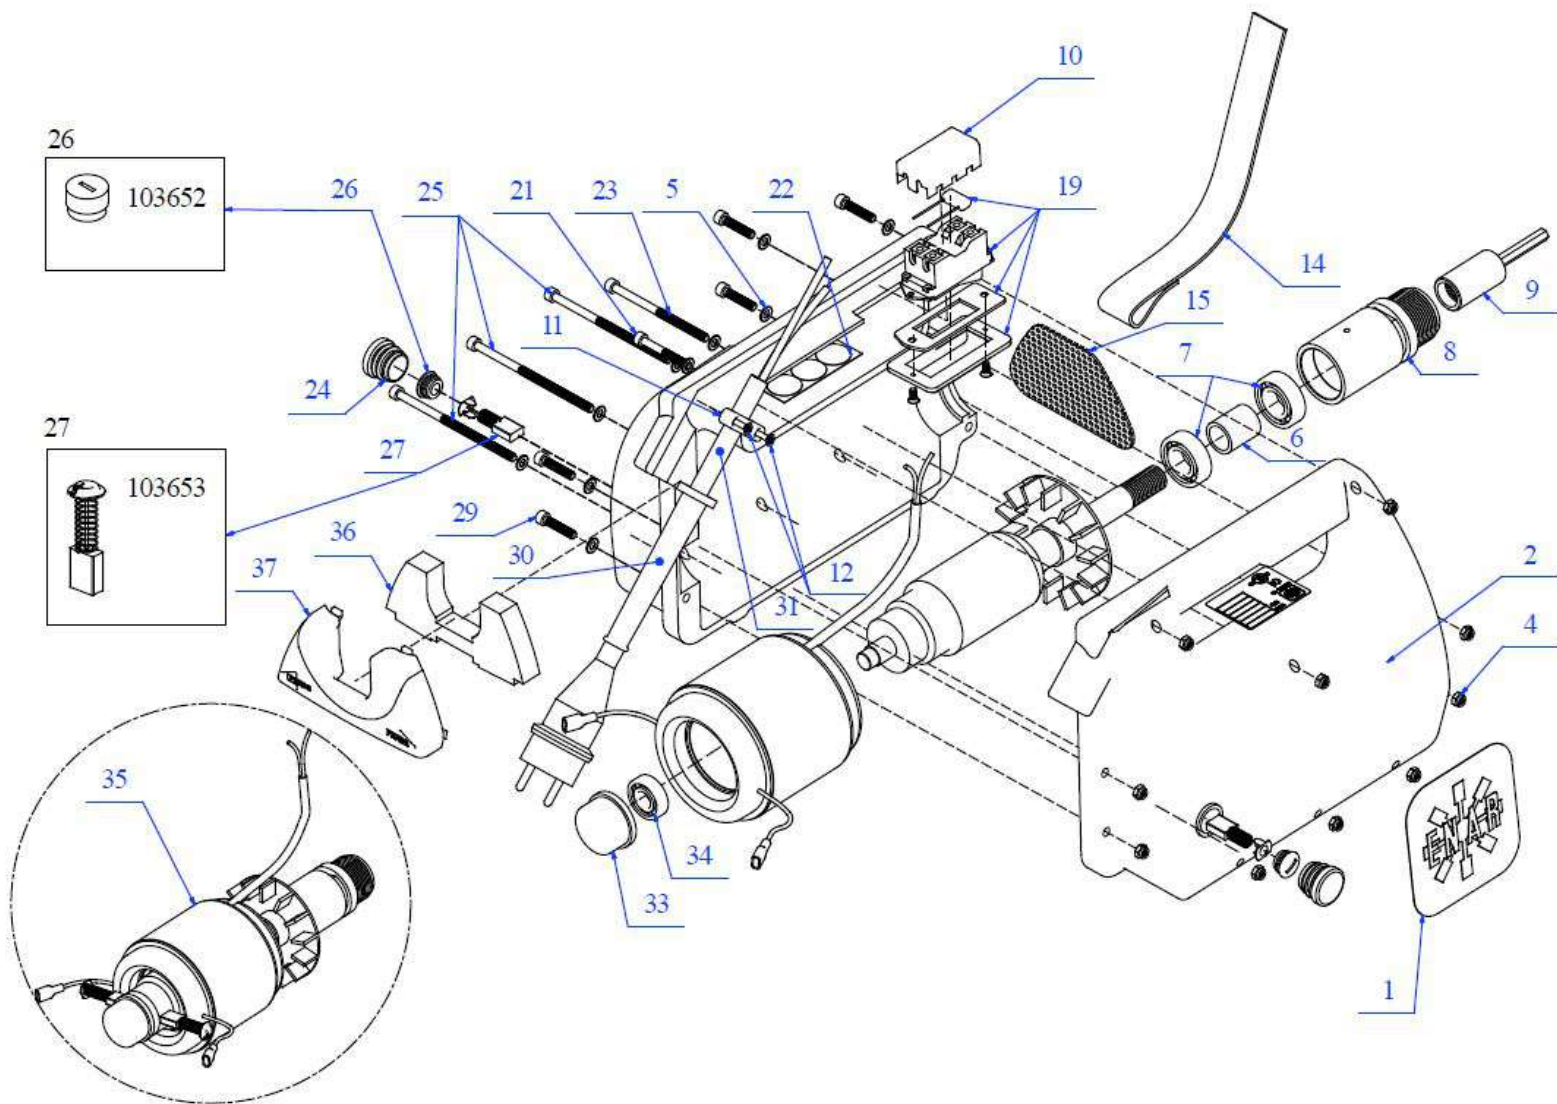

Review 2 . From serial number nr. 10071701

AVMU

Szám**Cikkszám** **Cikknév**

1	107026	LOGO ENAR 95x95 mm.
2	52-96101	HOUSING ASSEMBLY
4	102201	LOCK NUT M 5 DIN 986
5	102106	FLAT WASHER 5 DIN 125
6	52-96106	SPACER
7	101160	BEARING 6003 2Z
8	52-96105	CONNECTION BEARING SUPPORT
9	52-96108	DRIVE DOG
10	96121	SWITCH PROTECTOR
11	96141	CABLE CLAMP
12	102502	SELF-TAPPING SCREW 3,5×16 DIN 7982
14	52-96211	SUPPORT BELT
15	96102	BAFFLE
19	52-103933	SWITCH ASSEMBLY
21	102310	ALLEN BOLT M 5×40 DIN 912 8.8
22	107228	SAFETY STICKER
23	102311	ALLEN BOLT M 5×80 DIN 912 8.8
24	52-107087	CLOSING PLUG GPN 320 GL25
25	102312	ALLEN BOLT M 5×100 DIN 912 8.8
26	52-103652	BRUSH RETAINER
27	52-103653	BRUSH 230V
29	102307	ALLEN BOLT M 5×25 DIN 912 8.8
30	52-96109	CABLE PROTECTOR
31	52-96153	CONNECTION CABLE
33	52-96143	REAR BEARING SUPPORT
34	101154	BEARING 6001 2Z
35	52-104427	ASSEMBLY UNIV. MOTOR 230V 50-60Hz
36	52-96118	FILTER
37	52-96117	FILTER COVER